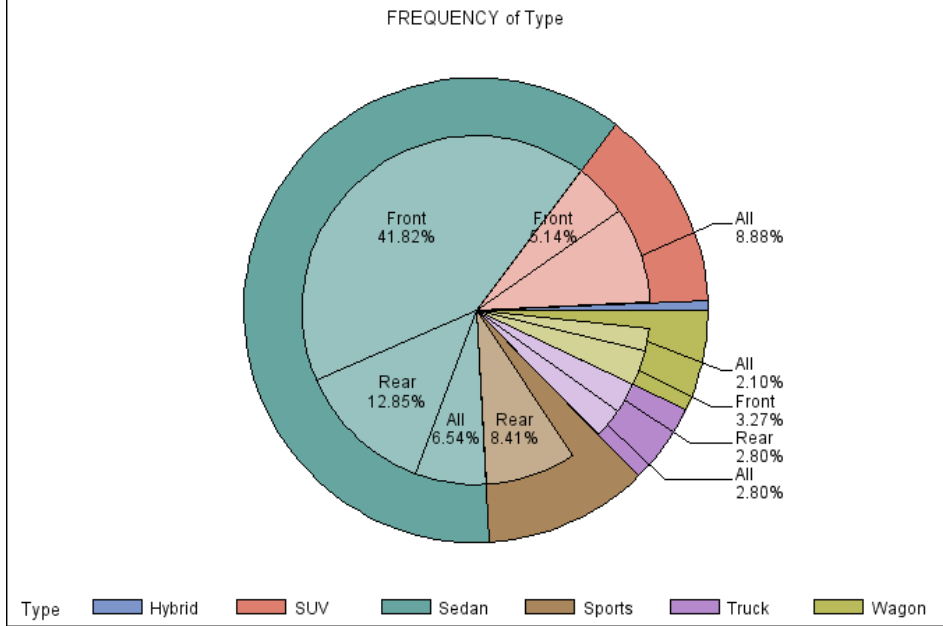

Types of Vehicles Produced Worldwide (Details)