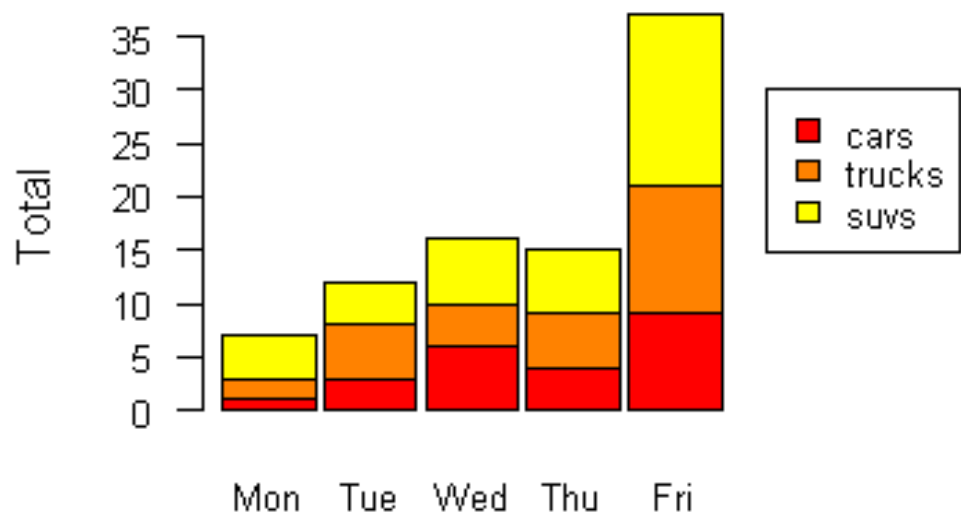

Histogram of mtcars$mpg

Autos