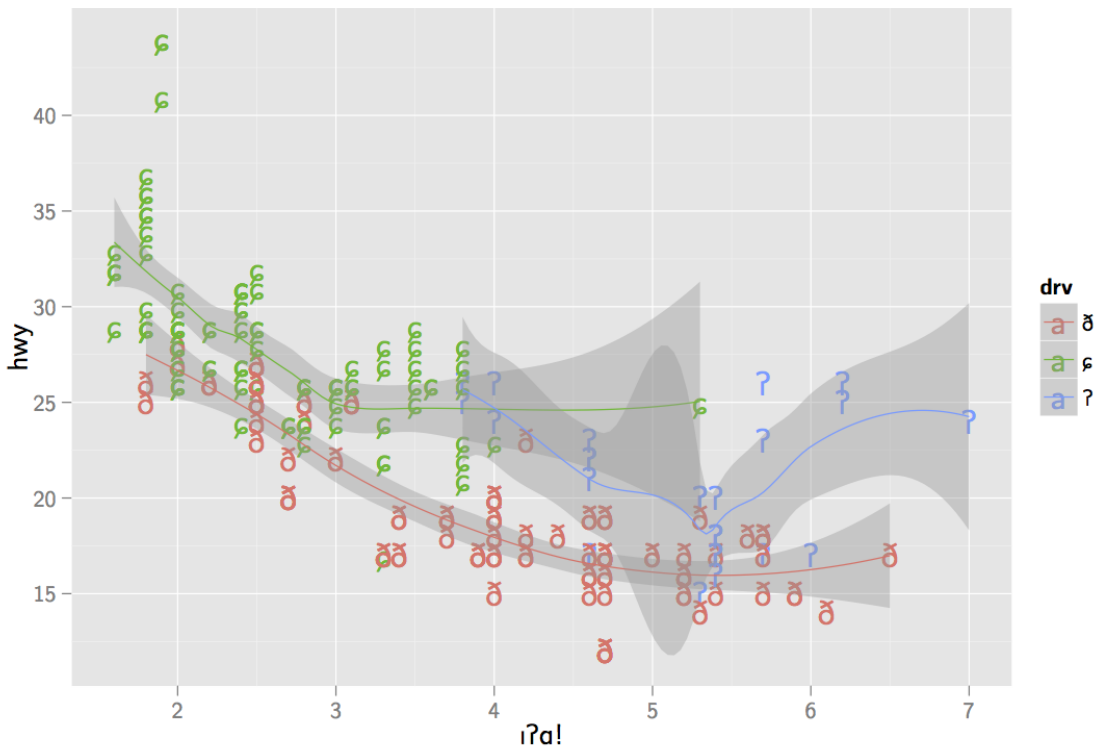

Types of Vehicles Produced Worldwide (Details)